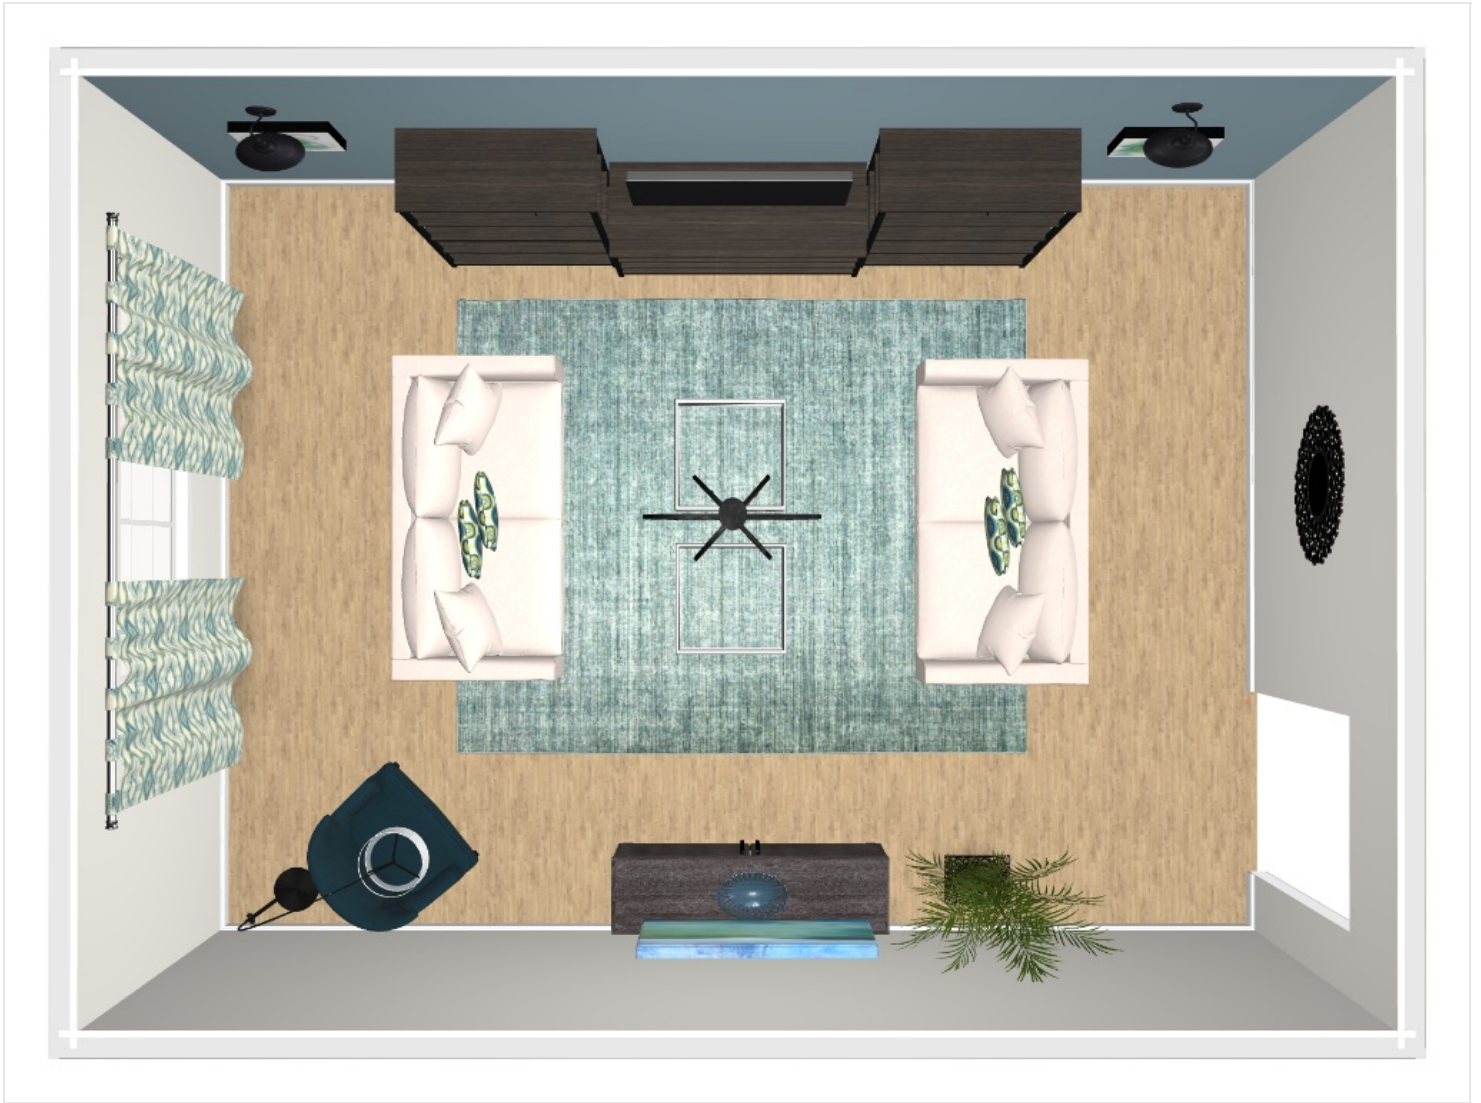

 **Shop It**

**Bak 60" Wide 4 Drawer Rubberwood Wood Buffet Table Wrought Studio™**

**Brand:** Wrought Studio

**Price:** \$849.99

**Quantity:** 1

**Details:** This Collection is made from richly-grained solid Rubberwood stained in a deep walnut brown finish. This mid-century modern industrial collection has a clean angular metal base, with square, simple modern drawer and table top. With no visible hardware, and only simple wood pull handles, the solid Rubberwood top, is simple and uncomplex. This 60 inch Sideboard Buffet has four working drawers with full extension ball bearing drawer glides and two doors opening to large storage space with two adjustable shelves each to maximize functionality. This collection includes coffee, console, end tables, tv stands, sideboard buffet, desks and bookcase. Wrought Studio™

 **Shop It**

Floorplan

Topdown

Perspective